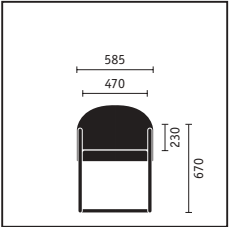

Medium-height swivel chair	High swivel chair	Cantilever chair
Seat mechanism			
“Similar” mechanism	■	■	
Backrest technical features			
Adjustable backrest pressure	■	■	
Height-adjustable lumbar support	■	■	
Seat height adjustment			
Sedo-Lift mechanism	■	■	
Frame versions			
Aluminium base, powder-coated in white aluminium	■	■	
Aluminium base, powder-coated in black	□	□	
Polished aluminium base	□	□	
Steel frame, chromed			■
Steel frame, powder-coated in white aluminium			□
Steel frame, powder-coated in black			□
Model colour (mechanism and plastic parts)			
Black	■	■	■
Armrests			
Integrated armrests with leather finish	■	■	
Integrated armrests			■
Features			
Black leather head pillow		■	
Head pillow in contrasting shade of leather		□	
Head pillow in same fabric as the backrest		□	
Two-tone upholstery	□	□	□
Hard castors for soft floors	■	■	
Soft castors for hard floors	□	□	
Felt glides			□
Plastic glides			□

■ standard
□ optional