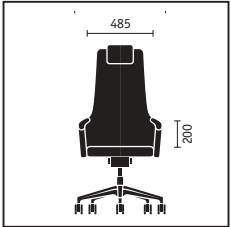

Medium-height swivel chair	High swivel chair	Cantilever chair
Seat mechanism			
“Similar” mechanism	■	■	
Backrest technical features			
Adjustable backrest pressure	■	■	
Height-adjustable lumbar support	■	■	
Seat height adjustment			
Sedo-Lift mechanism	■	■	
Frame versions			
Aluminium base, powder-coated in white aluminium	■	■	
Aluminium base, powder-coated in black	□	□	
Polished aluminium base	□	□	
Steel frame, chromed			■
Steel frame, powder-coated in white aluminium			□
Steel frame, powder-coated in black			□
Model colour (mechanism and plastic parts)			
Black	■	■	■
Armrests			
Integrated armrests with leather finish	■	■	
Integrated armrests			■
Features			
Black leather head pillow		■	
Head pillow in contrasting shade of leather		□	
Head pillow in same fabric as the backrest		□	
Two-tone upholstery	□	□	□
Hard castors for soft floors	■	■	
Soft castors for hard floors	□	□	
Felt glides			□
Plastic glides			□

■ standard
□ optional