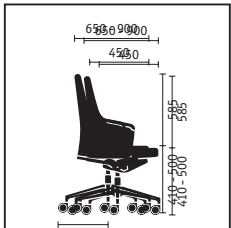

Medium-height swivel chair	High swivel chair	Cantilever chair
Seat mechanism			
“Similar” mechanism	■	■	
Backrest technical features			
Adjustable backrest pressure	■	■	
Height-adjustable lumbar support	■	■	
Seat height adjustment			
Sedo-Lift mechanism	■	■	
Frame versions			
Aluminium base, powder-coated in white aluminium	■	■	
Aluminium base, powder-coated in black	□	□	
Polished aluminium base	□	□	
Steel frame, chromed			■
Steel frame, powder-coated in white aluminium			□
Steel frame, powder-coated in black			□
Model colour (mechanism and plastic parts)			
Black	■	■	■
Armrests			
Integrated armrests with leather finish	■	■	
Integrated armrests			■
Features			
Black leather head pillow		■	
Head pillow in contrasting shade of leather		□	
Head pillow in same fabric as the backrest		□	
Two-tone upholstery	□	□	□
Hard castors for soft floors	■	■	
Soft castors for hard floors	□	□	
Felt glides			□
Plastic glides			□

■ standard
□ optional