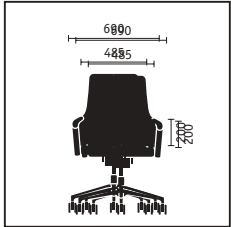

Medium-height swivel chair	High swivel chair	Cantilever chair
Seat mechanism			
“Similar” mechanism	■	■	
Backrest technical features			
Adjustable backrest pressure	■	■	
Height-adjustable lumbar support	■	■	
Seat height adjustment			
Sedo-Lift mechanism	■	■	
Frame versions			
Aluminium base, powder-coated in white aluminium	■	■	
Aluminium base, powder-coated in black	□	□	
Polished aluminium base	□	□	
Steel frame, chromed			■
Steel frame, powder-coated in white aluminium			□
Steel frame, powder-coated in black			□
Model colour (mechanism and plastic parts)			
Black	■	■	■
Armrests			
Integrated armrests with leather finish	■	■	
Integrated armrests			■
Features			
Black leather head pillow		■	
Head pillow in contrasting shade of leather		□	
Head pillow in same fabric as the backrest		□	
Two-tone upholstery	□	□	□
Hard castors for soft floors	■	■	
Soft castors for hard floors	□	□	
Felt glides			□
Plastic glides			□

■ standard
□ optional