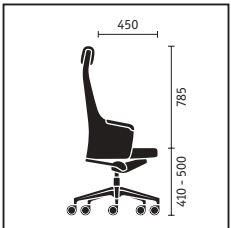

Medium-height swivel chair	High swivel chair	Cantilever chair
Seat mechanism			
“Similar” mechanism	■	■	
Backrest technical features			
Adjustable backrest pressure	■	■	
Height-adjustable lumbar support	■	■	
Seat height adjustment			
Sedo-Lift mechanism	■	■	
Frame versions			
Aluminium base, powder-coated in white aluminium	■	■	
Aluminium base, powder-coated in black	□	□	
Polished aluminium base	□	□	
Steel frame, chromed			■
Steel frame, powder-coated in white aluminium			□
Steel frame, powder-coated in black			□
Model colour (mechanism and plastic parts)			
Black	■	■	■
Armrests			
Integrated armrests with leather finish	■	■	
Integrated armrests			■
Features			
Black leather head pillow		■	
Head pillow in contrasting shade of leather		□	
Head pillow in same fabric as the backrest		□	
Two-tone upholstery	□	□	□
Hard castors for soft floors	■	■	
Soft castors for hard floors	□	□	
Felt glides			□
Plastic glides			□

■ standard
□ optional