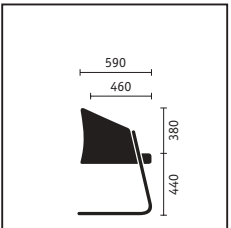

Medium-height swivel chair	High swivel chair	Cantilever chair
Seat mechanism			
“Similar” mechanism	■	■	
Backrest technical features			
Adjustable backrest pressure	■	■	
Height-adjustable lumbar support	■	■	
Seat height adjustment			
Sedo-Lift mechanism	■	■	
Frame versions			
Aluminium base, powder-coated in white aluminium	■	■	
Aluminium base, powder-coated in black	□	□	
Polished aluminium base	□	□	
Steel frame, chromed			■
Steel frame, powder-coated in white aluminium			□
Steel frame, powder-coated in black			□
Model colour (mechanism and plastic parts)			
Black	■	■	■
Armrests			
Integrated armrests with leather finish	■	■	
Integrated armrests			■
Features			
Black leather head pillow		■	
Head pillow in contrasting shade of leather		□	
Head pillow in same fabric as the backrest		□	
Two-tone upholstery	□	□	□
Hard castors for soft floors	■	■	
Soft castors for hard floors	□	□	
Felt glides			□
Plastic glides			□

■ standard
□ optional