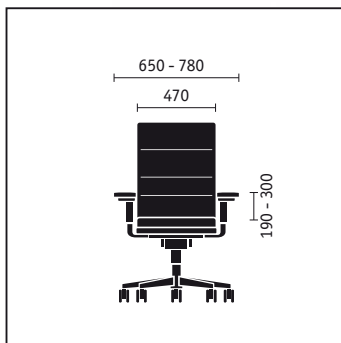

mr. 24

sedus

Comfortable leather-covered headrest and pleasantly soft upholstery, chromed support; height can be adjusted by 50 mm.

Easy-care multifunctional headrest with textured imitation leather cover, black powder-coated support; tilt and height can be adjusted by 50 mm.

Extremely robust arm-rests, optionally leather-covered. Lockable in every position; easy adjustment of height (110 mm), depth (80 mm) and width (2 x 50 mm inwards and outwards to regulate the available sitting width) without tools.

The backrest can be tilted by up to 32 degrees and is lockable in virtually any intermediate position. The generously sized upholstery comes, just like the seat, with all-round edge protection.

Sturdy and comfortable upholstery with raised stitching for optimal pressure distribution, all-round frame made of PUR to protect the edge of the upholstered seat, adjustable sliding seat (400 to 460 mm, or the larger version at 435 to 495 mm).