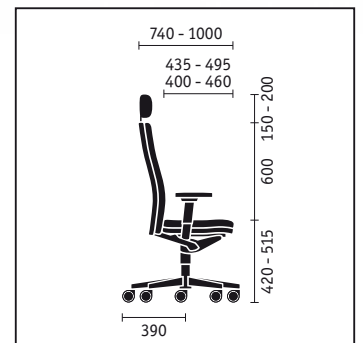

mr. 24

sedus

Comfortable leather-covered headrest and pleasantly soft upholstery, chromed support; height can be adjusted by 50 mm.

Easy-care multifunctional headrest with textured imitation leather cover, black powder-coated support; tilt and height can be adjusted by 50 mm.

Extremely robust arm-rests, optionally leather-covered. Lockable in every position; easy adjustment of height (110 mm), depth (80 mm) and width (2 x 50 mm inwards and outwards to regulate the available sitting width) without tools.

The backrest can be tilted by up to 32 degrees and is lockable in virtually any intermediate position. The generously sized upholstery comes, just like the seat, with all-round edge protection.

Sturdy and comfortable upholstery with raised stitching for optimal pressure distribution, all-round frame made of PUR to protect the edge of the upholstered seat, adjustable sliding seat (400 to 460 mm, or the larger version at 435 to 495 mm).

The height and depth of the robust Schukra lumbar support can be quickly adjusted to suit any body weight and size using the perfect operating elements.

Swivel chair with high backrest

Swivel chair with height-adjustable headrest