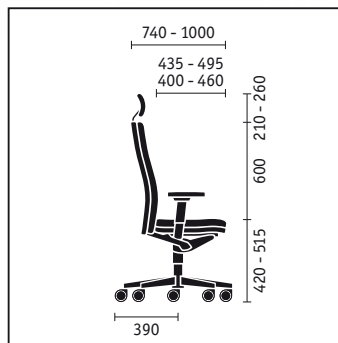

mr. 24

sedus

Comfortable leather-covered headrest and pleasantly soft upholstery, chromed support; height can be adjusted by 50 mm.

Easy-care multifunctional headrest with textured imitation leather cover, black powder-coated support; tilt and height can be adjusted by 50 mm.

Extremely robust arm-rests, optionally leather-covered. Lockable in every position; easy adjustment of height (110 mm), depth (80 mm) and width (2 x 50 mm inwards and outwards to regulate the available sitting width) without tools.

The backrest can be tilted by up to 32 degrees and is lockable in virtually any intermediate position. The generously sized upholstery comes, just like the seat, with all-round edge protection.

Sturdy and comfortable upholstery with raised stitching for optimal pressure distribution, all-round frame made of PUR to protect the edge of the upholstered seat, adjustable sliding seat (400 to 460 mm, or the larger version at 435 to 495 mm).

The height and depth of the robust Schukra lumbar support can be quickly adjusted to suit any body weight and size using the perfect operating elements.

Swivel chair with high backrest

Swivel chair with height-adjustable headrest