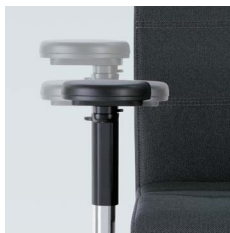

mr. 24

sedus

Comfortable leather-covered headrest and pleasantly soft upholstery, chromed support; height can be adjusted by 50 mm.

Easy-care multifunctional headrest with textured imitation leather cover, black powder-coated support; tilt and height can be adjusted by 50 mm.

Extremely robust arm-rests, optionally leather-covered. Lockable in every position; easy adjustment of height (110 mm), depth (80 mm) and width (2 x 50 mm inwards and outwards to regulate the available sitting width) without tools.

The backrest can be tilted by up to 32 degrees and is lockable in virtually any intermediate position. The generously sized upholstery comes, just like the seat, with all-round edge protection.

Sturdy and comfortable upholstery with raised stitching for optimal pressure distribution, all-round frame made of PUR to protect the edge of the upholstered seat, adjustable sliding seat (400 to 460 mm, or the larger version at 435 to 495 mm).

Seat height adjustment

The Sedo-Lift mechanism provides excellent suspension and includes a telescopic tube that protects against dirt particles.

Visual features

10 shades of leather, 8 colours of Tec fabric, 12 colours of crêpe fabric, 3 five-star base designs (chromed, polished, black), Castors with 65 mm diameter